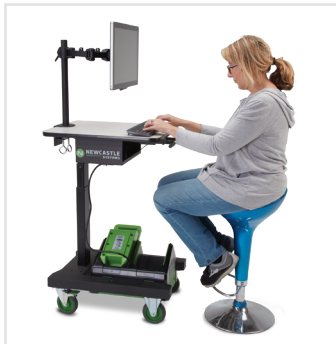

The mobile Apex workstation with our new height-adjustable ergonomic mast raises the bar for workplace mobility and safety. This compact lightweight workstation provides mobile power to your devices including laptops, tablets, 1-2 LCDs or touchscreens, barcode printers, scanners and more for 8+ hours at a time.

Ideal applications include visual work instruction, asset tracking, operational training, supervisor floor station, quality assurance, batch traceability, on-demand label printing/scanning and more.

Outstanding Features & Benefits:

- Eliminate the need for costly cable drops and dangerous extension cords
- Narrow Footprint: Only 483 mm in width to navigate the most narrow aisles
- Ergonomic Height Range: 762 – 1219 mm from floor to top shelf to accommodate any operator
- Multi-Screen Capabilities: Holds up to (2) LCDs either side by side or vertically stacked
- Hardware-Friendly: Quiet, seamless AC power (no need to source for DC specific hardware)
- Power System to Fit Your Needs: Swappable lightweight lithium batteries for 24/7 operation for 8-12+ hours of operation

Adjust height in seconds with the touch of a button

Sit-stand option provides improved safety and comfort

Ergonomic height range can accommodate any operator

Technical Specifications

Height Adjustable:	Top shelf electronically adjustable from 762 - 1219 mm
Shelf:	483 mm W x 629 mm D
Total Weight Capacity:	Up to 25 kg
Casters:	127 mm non-marking casters, 2 fixed, 2 locking swivel
Battery:	Hot Swappable LIFEPO4: 460 / 920 wh
Color:	Black Powder Coat
Dimensions:	483 mm W x 660 mm D x 763 - 1219 mm H
Weight:	Hot Swappable Unit (1 or 2 batteries): 44 kg / 50 kg